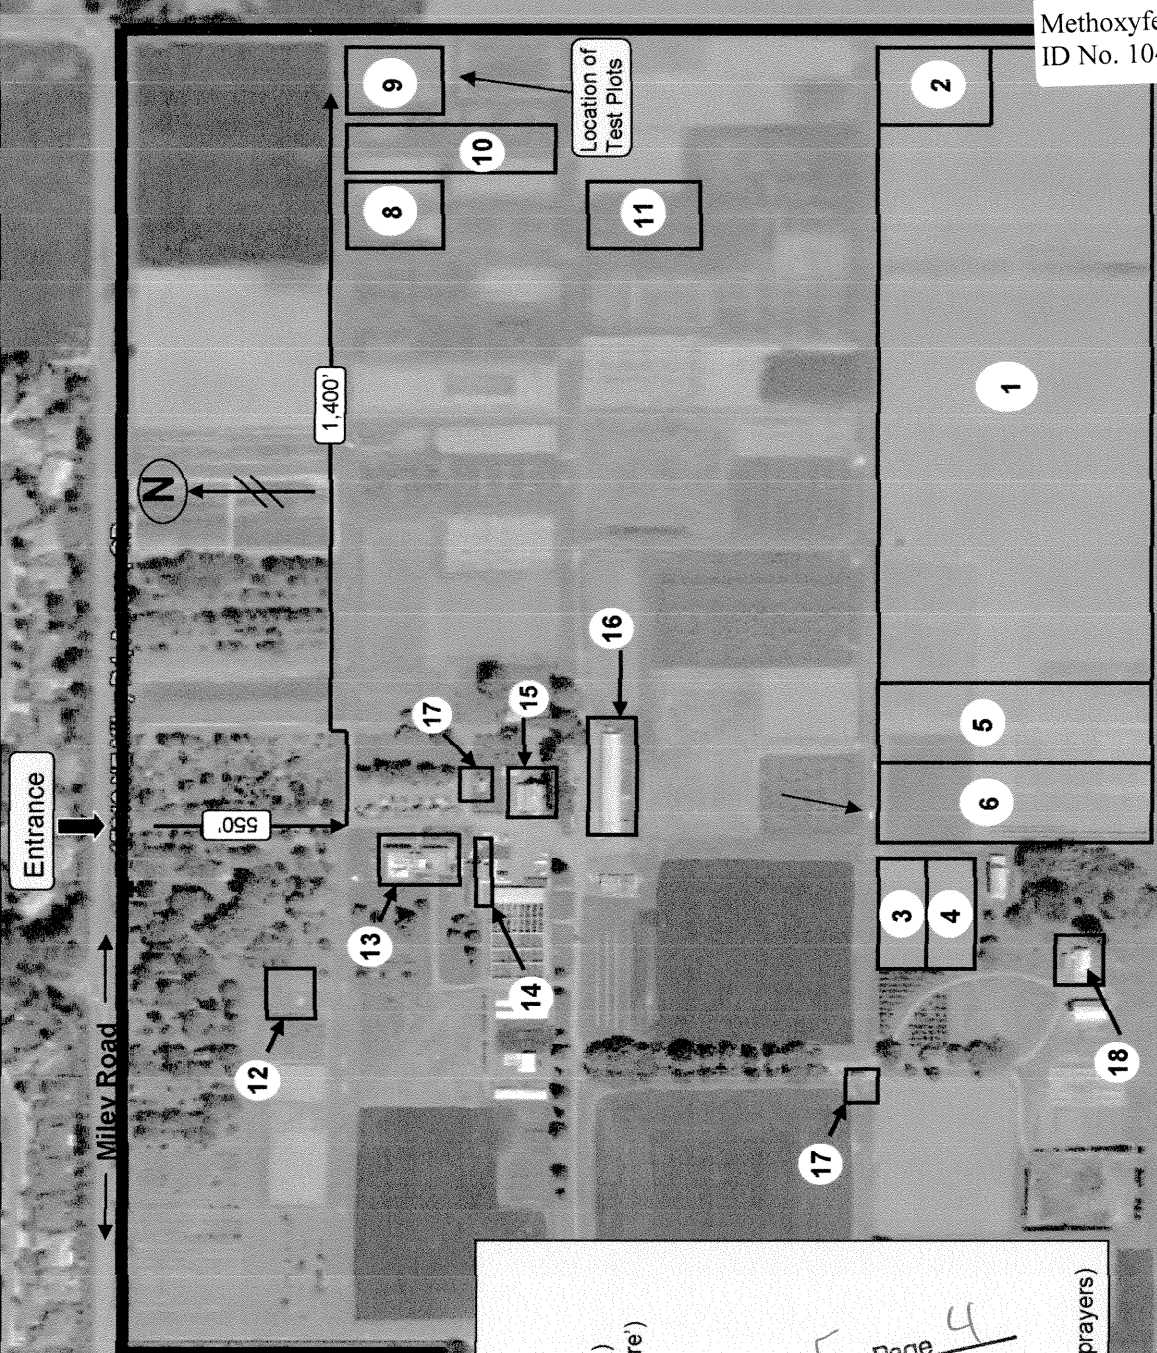

Oregon State University
North Willamette Research & Extension Ctr.
15210 NE Miley Road
Aurora, OR 97002

Part 5 Page 4

LEGEND

- 1 = IR-4 Vegetable Rotational Plots
- 2 = IR-4 Grass Seed - Tall fescue ('Fawn')
- 3 = IR-4 Grass Seed - Tall fescue ('Adam's Valley')
- 4 = IR-4 Grass Seed - Perennial Rye ('Citation Fore')
- 5 = IR-4 Red Clover East ('Kenland')
- 6 = IR-4 Red Clover West ('Medium Red')
- 7 =
- 8 = IR-4 Blueberries ('Bluecrop')
- 9 = IR-4 Blackberries ('Marion')
- 10 = IR-4 Strawberries ('Totem')
- 11 = IR-4 Raspberries ('Willamette')
- 12 = Weather Station
- 13 = Main Office
- 14 = Field Research Directors' Office
- 15 = IR-4 Freezers
- 16 = Motorized Equipment Shed
- 17 = Irrigation Well & Pump House
- 18 = IR-4 Modular Bldg. (test substance; backpack sprayers)